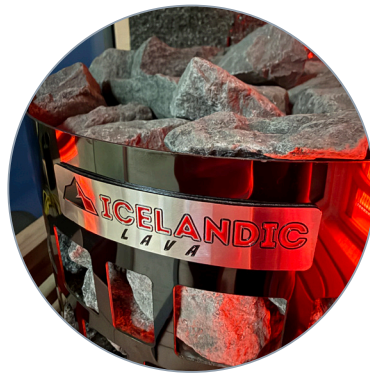

REYK 520

Traditional Outdoor Sauna

2 Person Backyard Ritual

The Reyk 520 brings the authentic sauna ritual outdoors in a personal 5x5 traditional sauna design. With a powerful 6kW traditional rock heater and convenient Wi-Fi controls, you can step into deep, steady heat whenever you're ready to unwind

Dimensions	63"D x 63"D x 79" With roof at largest dimensions 72"D x 67"W x 79"H
Seating Capacity	2 Person
Control Panel	Touchscreen LED
Electrical	6000W, 240V
Heater Type	Traditional Rock
Construction Material	Canadian Hemlock with Thermo Aspen Components + Stainless Steel
Lighting	LED